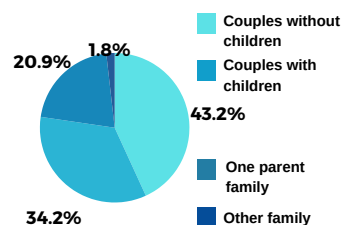

A choice for all ages & incomes

OCCUPATIONS

- Labourers: 12.5%
- Professionals: 14.4%
- Community Personal Services: 15%
- Technicians & Trades: 14.4%
- Managers: 10%
- Clerical & Admin: 10%
- Sales workers: 10.4%
- Machinery Operators: 10.8%

AGE

- UNDER 34** 40.2%
- 35-49** 16%
- 50-64** 20.6%
- 65+** 23%

HOUSEHOLD TYPE

Please Note: This information was compiled based on our understanding of our readers and information obtained by SA Today from the 2021 Census data in relation to the Port Pirie region, covered by The Recorder. It is a snapshot of the region and SA Today expects you to rely on your own commercial judgement when using this information.