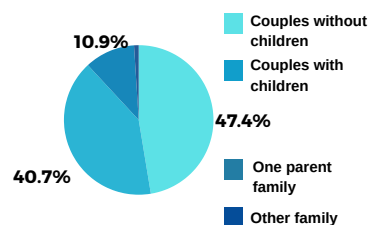

A choice for all ages & incomes

OCCUPATIONS

Labourers: 20.2%
 Professionals: 9%
 Community Personal Services: 7.1%
 Technicians & Trades: 12.8%
 Managers: 24.9%
 Clerical & Admin: 8.9%
 Sales workers: 6.3%
 Machinery Operators: 9.1%

AGE

UNDER 34 41.4%
35-49 18.3%
50-64 20.6%
65+ 19.7%

HOUSEHOLD TYPE

Please Note: This information was compiled based on our understanding of our readers and information obtained by SA Today from the 2021 Census data in relation to the Tatiara region, covered by The Border Chronicle. It is a snapshot of the region and SA Today expects you to rely on your own commercial judgement when using this information.