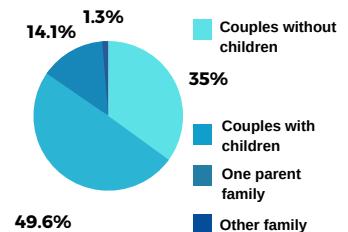

A choice for all ages & incomes

OCCUPATIONS

- Labourers: 11.5%
- Professionals: 14%
- Community Personal Services: 8.4%
- Technicians & Trades: 18.5%
- Managers: 10.2%
- Clerical & Admin: 10.9%
- Sales Workers: 9.7%
- Machinery Operators: 14.9%

AGE

- UNDER 34** 54.6%
- 35-49** 22%
- 50-64** 16.4%
- 65+** 7.1%

HOUSEHOLD TYPE

Please Note: This information was compiled based on our understanding of our readers and information obtained by Emerald Today from the 2021 Census data in relation to the Central Highlands region. It is a snapshot of the region and Emerald Today expects you to rely on your own commercial judgement when using this information.