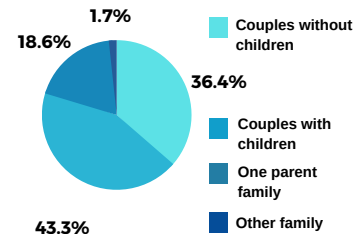

PAID PUBLICATION - PUBLISHED THURSDAYS AND ONLINE 24/7

Print Ave Issue Readership & Digital Monthly Audience

20,000*

SOURCE: Publishers estimate

A choice for all ages & incomes

OCCUPATIONS

- Labourers: 7.10%
- Professionals: 25.4%
- Community Personal Services: 17.6%
- Technicians & Trades: 12.6%
- Managers: 12.3%
- Clerical & Admin: 12.7%
- Sales workers: 6.2%
- Machinery Operators: 3.6%

AGE

- UNDER 34 50.4%
- 35-49 21.8%
- 50-64 18.3%
- 65+ 9.6%

HOUSEHOLD TYPE

Please Note: This information was compiled based on our understanding of our readers and information obtained by Centralian Today from the 2021 Census data in relation to the Alice Springs LGA region, covered by The Centralian Today. It is a snapshot of the region and The Centralian Today expects you to rely on your own commercial judgement when using this information.