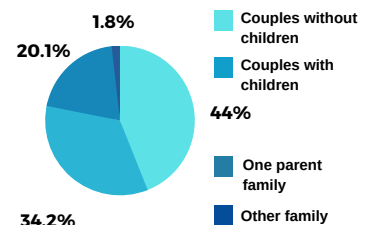

PAID PUBLICATION - PUBLISHED THURSDAYS AND ONLINE 24/7

Print Ave Issue Readership

46,613*

Digital Monthly Audience

8,009**

SOURCE: *Roy Morgan Community Press Single Source Database, Jul 20 - Jun 22, P14+ **Roy Morgan Live Audiences, Feb 2023.

A choice for all ages & incomes

OCCUPATIONS

- Labourers: 15%
- Professionals: 10.8%
- Community Personal Services: 11.9%
- Technicians & Trades: 15.7%
- Managers: 13.5%
- Clerical & Admin: 11.9%
- Sales workers: 8.4%
- Machinery Operators: 10.3%

AGE

- UNDER 34 38.3%
- 35-49 18.1%
- 50-64 20.9%
- 65+ 22.7%

HOUSEHOLD TYPE

Please Note: This information was compiled based on our understanding of our readers and information obtained by Beaudesert Times & Jimboomba Today from the 2021 Census data in relation to the Beaudesert region covered by The Beaudesert Times & Jimboomba Today. It is a snapshot of the region and Beaudesert Times & Jimboomba Today expects you to rely on your own commercial judgement when using this information.